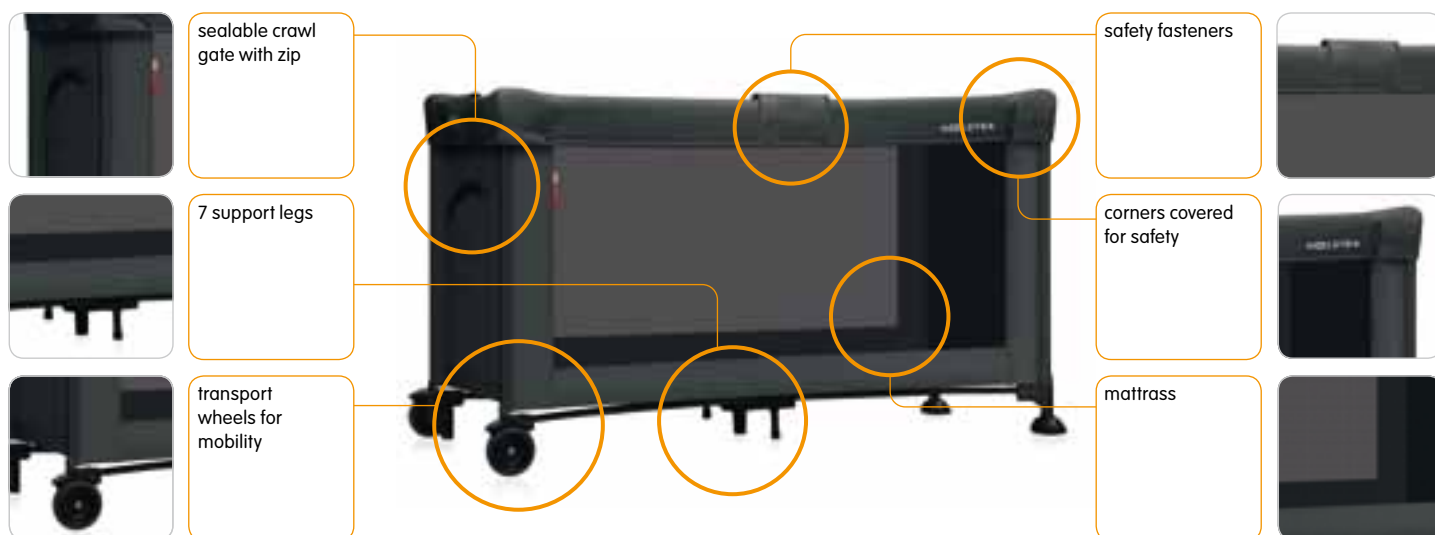

Travelsleeper

KOLSTRA
Since 1934

-  Cobalt blue
-  Pistachio
-  Grey
-  Red
-  Black
-  Sand
-  Navy blue

A sleepover at home or on holiday? The Travelsleeper goes wherever you go with ease. Attractively packaged in a carry bag with carrier system and wheels

for easy mobility, the Travelsleeper is 60 x 120 cm and folds in and out easily, just like an umbrella. Available in seven colours.

€89.-

Art. no. 860.33/84

860.33/78

860.33/82

860.33/88

860.33/56

860.33/86

860.33/54

Why choose a Travelsleeper?

	l x w x h cm	weight
Folded *)	22 x 22 x 75	9.8 kg
Ready to use *)	120 x 60 x 75	9.8 kg

*) Includes mattress

Not to mention:

- carrier system
- 60 x 120 cm when unfolded
- automatic wheel brakes
- folds away quickly and easily
- travel bag
- UV, dirt and water-resistant materials