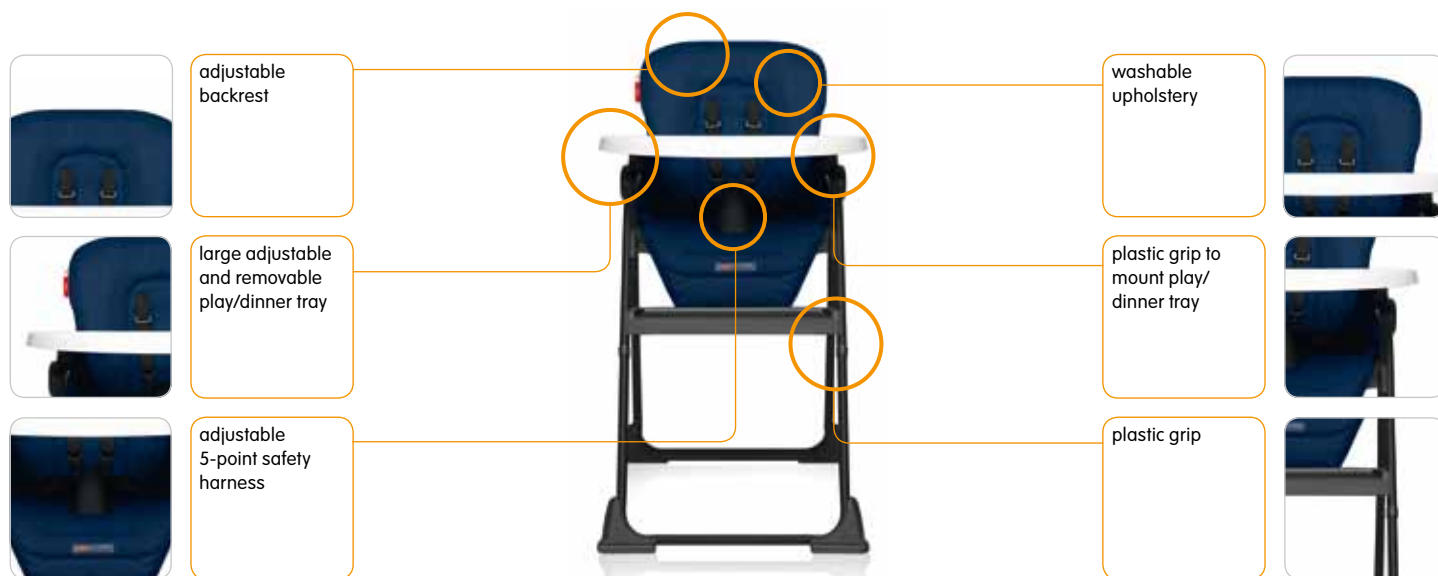

is solid, comfortable and has a fully-washable seat. It also comes equipped with an adjustable 5-point safety harness and footrest. All these features and it collapses quickly and easily too! Available in seven colours. **€99.-**

l x w x h cm	weight
83,5 x 58 x 105	7,8 kg

Not to mention:

- UV-resistant fabric
- safety lock
- footrest
- folds away quickly and easily

Buggy care

Buggy care is an all-purpose, silicon-based maintenance product. Coat all moving parts regularly to increase the lifespan of your Koelstra product.
Art. no.900.10/90